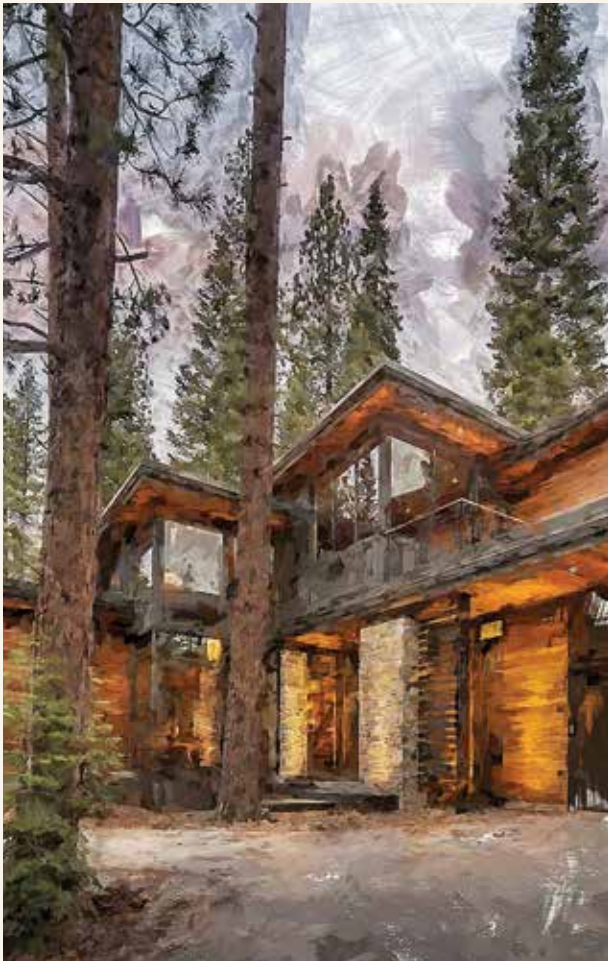

imagine.

WALNUT
CANYON

Architectural Design Handbook

PREVIEW

PINE
CANYON
FLAGSTAFF

mountain homes
like no other.

As the Walnut Canyon community emerges within Pine Canyon, a broader spectrum of design freedom will be encouraged. One that, as shown by these sketchbook examples, explores a fresher and more contemporary approach to the architecture appropriate to the tall Ponderosa pines of Northern Arizona. One that explores an open indoor / outdoor feeling of design. One that celebrates the land, and makes the home sites and architecture one. All that is good about the current architectural styles at Pine Canyon will be welcome, but due to the quality of these home sites more design freedom will be encouraged with the goal of making Walnut Canyon one of the finest communities of its time.

The Design Guidelines for Walnut Canyon will encourage you and your architect to explore new directions, exciting concepts, and new materials. There will be no one Walnut Canyon style, there will be a unifying philosophy of design based on architecture that celebrates the qualities of design of the mountains and pines of Northern Arizona in fresh ways. At Walnut Canyon, quality and design will come together in a way unlike any other.

timeless.

expressive.

bold.

unique.

authentic.

creative.

Materials used at Walnut Canyon will be one of the key elements to creating great mountain style architecture. Exploration of unique materials, and material combinations and compositions, will be encouraged. Naturally based materials that complement the Northern Arizona mountain environment such as stone, steel, glass, and wood all in appropriate combinations, and compositions, will help homes blend in well, and will be a primary tool in creating exciting designs.