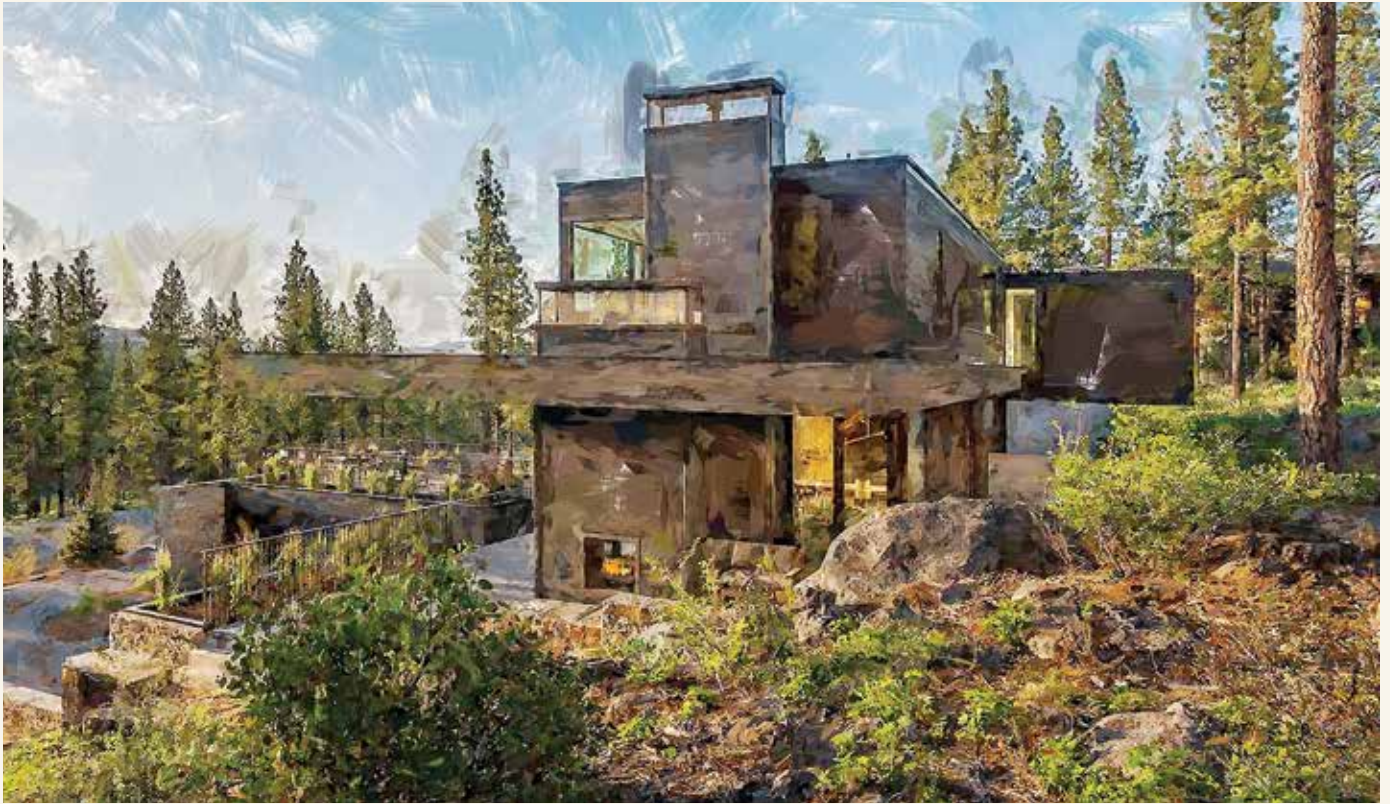

imagine.

WALNUT
CANYON

Architectural Design Handbook

PREVIEW

PINE
CANYON
FLAGSTAFF

mountain homes
like no other.

As the Walnut Canyon community emerges within Pine Canyon, a broader spectrum of design freedom will be encouraged. One that, as shown by these sketchbook examples, explores a fresher and more contemporary approach to the architecture appropriate to the tall Ponderosa pines of Northern Arizona. One that explores an open indoor / outdoor feeling of design. One that celebrates the land, and makes the home sites and architecture one. All that is good about the current architectural styles at Pine Canyon will be welcome, but due to the quality of these home sites more design freedom will be encouraged with the goal of making Walnut Canyon one of the finest communities of its time.

The Design Guidelines for Walnut Canyon will encourage you and your architect to explore new directions, exciting concepts, and new materials. There will be no one Walnut Canyon style, there will be a unifying philosophy of design based on architecture that celebrates the qualities of design of the mountains and pines of Northern Arizona in fresh ways. At Walnut Canyon, quality and design will come together in a way unlike any other.

timeless.

expressive.

bold.

unique.

authentic.

creative.

Materials used at Walnut Canyon will be one of the key elements to creating great mountain style architecture. Exploration of unique materials, and material combinations and compositions, will be encouraged. Naturally based materials that complement the Northern Arizona mountain environment such as stone, steel, glass, and wood all in appropriate combinations, and compositions, will help homes blend in well, and will be a primary tool in creating exciting designs.