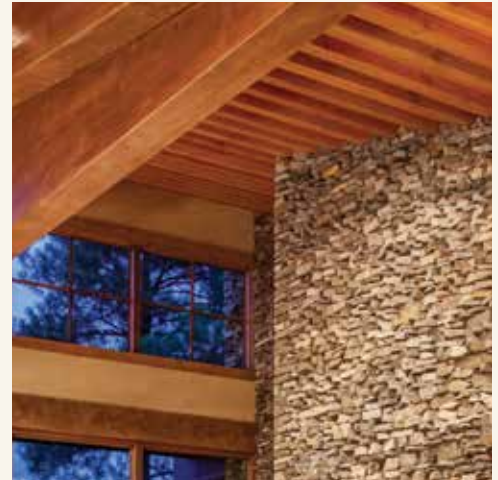

imagine.

WALNUT
CANYON

Architectural Design Handbook

PREVIEW

PINE
CANYON
FLAGSTAFF

mountain homes
like no other.

As the Walnut Canyon community emerges within Pine Canyon, a broader spectrum of design freedom will be encouraged. One that, as shown by these sketchbook examples, explores a fresher and more contemporary approach to the architecture appropriate to the tall Ponderosa pines of Northern Arizona. One that explores an open indoor / outdoor feeling of design. One that celebrates the land, and makes the home sites and architecture one. All that is good about the current architectural styles at Pine Canyon will be welcome, but due to the quality of these home sites more design freedom will be encouraged with the goal of making Walnut Canyon one of the finest communities of its time.

The Design Guidelines for Walnut Canyon will encourage you and your architect to explore new directions, exciting concepts, and new materials. There will be no one Walnut Canyon style, there will be a unifying philosophy of design based on architecture that celebrates the qualities of design of the mountains and pines of Northern Arizona in fresh ways. At Walnut Canyon, quality and design will come together in a way unlike any other.

timeless.

expressive.

bold.

unique.

authentic.

creative.

Materials used at Walnut Canyon will be one of the key elements to creating great mountain style architecture. Exploration of unique materials, and material combinations and compositions, will be encouraged. Naturally based materials that complement the Northern Arizona mountain environment such as stone, steel, glass, and wood all in appropriate combinations, and compositions, will help homes blend in well, and will be a primary tool in creating exciting designs.